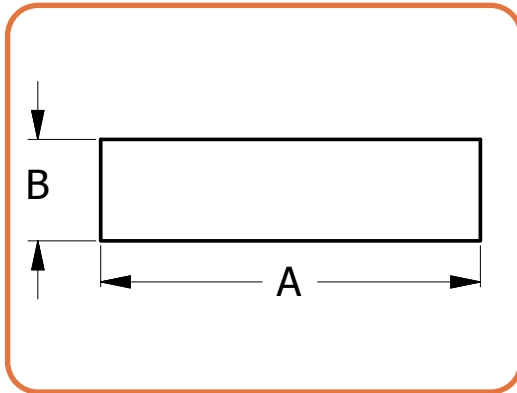

Shown with Battery Backup Extension Ring

	DIM 'A'	DIM 'B'
LCLC-12	12.25"	4.5"
LCLC-15	15"	4.5"
LCLC-19	19"	5.25"
LCLC-24	24"	8"
LCLC-30	30"	8"

ORDERING INFORMATION

Example: LCLC-15-LED-F1P-4-W2-CTA-DIM

LCLC

Size	LED					Kelvin	Cage	Finish	Diffusers	Options
		Watts	Source Lumens	Dimming	Energy Star	2 3000K 3 3500K 4 4000K		(See Notes)	WLA White Linen Acrylic	DIM LED dimming driver (0 - 10v) DIMLD Line Voltage /TRIAC/ELV/120v See Resource Page
12-LED	F1L	9	1400	0-10v	YES			B1 Satin Black B2 Text Black Z1 Satin Bronze Z3 Text Bronze	CTA Chocolate Textured Acrylic	ES Energy Star listed components T24 Title 24/JA8 Compliant (F10, F1P & F1Q configuration only)
	F1O	10	863	TRIAC/ELV	YES			W1 Yolk White W2 Gloss White	Optional Trim Options (Consult Factory)	
	F1P	15	1361	TRIAC/ELV	YES			T4 Shimmer Gray M13 Anod Silver T6 Pewter W13 Pearl Beige	RTA Rapid Textured Acrylic	CF - Center Finial
15-LED	F1K	13	2115	0-10v	YES			Optional (See Price List)	BTA Black Textured Acrylic	OCCHFA Concealed Occupancy Sensor See Sensor Resource Sheet
	F1P	15	1361	TRIAC/ELV	YES			M17 Brass Powder	Bottom Diffuser	
	F1Q	23	2057	TRIAC/ELV	YES				WTA White Textured Acrylic	Battery Backup Options (Requires 1 3/4" extension ring) Available in LCLC-15, 19 & 24 BB10 10 Watts (1170lm) for 90-Minutes
19-LED	L1A	36	4000	0-10v	NO					
	F1Q	23	2057	TRIAC/ELV	YES					
24-LED	L1A	36	4000	0-10v	NO					
30-LED	O4C	36	4840	0-10v	NO					
36-LED	O8C	72	9680	0-10v	NO					
	O12C	107	14520	0-10v	NO