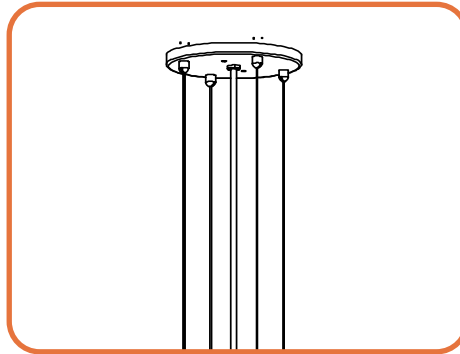

T4 Shimmer Gray

W3 Textured White

W2 Gloss White

LCBH-LED

Construction:

- Bottom Diffuser is a White Textured Acrylic
- Side Diffuser is a Translucent Bonded Linen Material with a variety of color options.
- Canopy and housing are steel with a powder coated finish
- (4) Sets of 3/8" sq Aluminum bars accent the side of the lens

Type:	
Job Name:	

Shown with White Linen Acrylic Side Lens & 1SLM45 Stem

DIFFUSER OPTIONS

LCBH-LED

STEM OPTION -1S15

STEM OPTION -1SLM45

STEM OPTION -AIRCRAFT
CABLE WITH CORD-(4AC-xSJ)

STEM OPTION -AIRCRAFT
CABLE WITH CORD-(3AC-xSJ)

	DIM 'A'	DIM 'B'	OAH
LCBH-12	12.75"	4.5"	12"
LCBH-15	15.5"	4.5"	12"
LCBH-19	19.5"	5.25"	12"
LCBH-24	24.5"	8"	15"
LCBH-30	30.5"	8"	24"

LCBH-12
LCBH-15
LCBH-19
LCBH-24
LCBH-30

ORDERING INFORMATION

Example: LCBH-15-LED-F1P-4-W2-CTA-DIM-1SLM45-12OAH