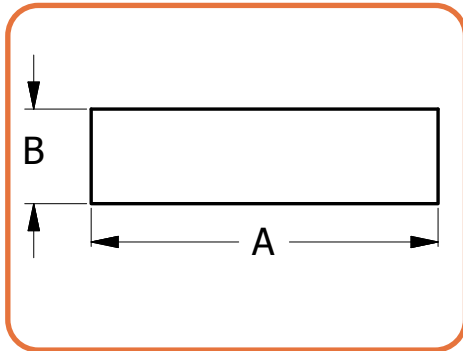

Type:	
Job Name:	

Shown with White Linen Acrylic Side Lens & 1SLM45 Stem

DIFFUSER OPTIONS

LCBH-LED

STEM OPTION -1S15

STEM OPTION -1SLM45

STEM OPTION -AIRCRAFT
CABLE WITH CORD-(4AC-xSJ)

STEM OPTION -AIRCRAFT
CABLE WITH CORD-(3AC-xSJ)

	DIM 'A'	DIM 'B'	OAH
LCBH-12	12.75"	4.5"	12"
LCBH-15	15.5"	4.5"	12"
LCBH-19	19.5"	5.25"	12"
LCBH-24	24.5"	8"	15"
LCBH-30	30.5"	8"	24"

LCBH-12
LCBH-15
LCBH-19
LCBH-24
LCBH-30

ORDERING INFORMATION

Example: LCBH-15-LED-F1P-4-W2-CTA-DIM-1SLM45-12OAH