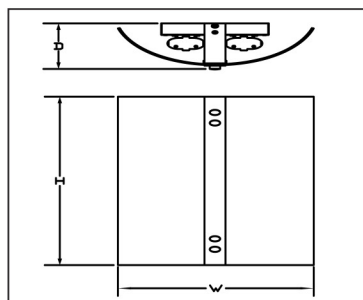

Height - 12" - 16" - 26"

Width - 9 1/4"

\*Depth - 4"

MC - 6" - 8" - 13"

\*Decorative knobs increases depth to 4 1/4"

Type:	
Job Name:	

# LTAW Options

(FI) Filigree

(SG) Solid

(VG) Vertical Groove

(HL) Horizontal Ladder

(DK) Decorative Knobs

**LTAW-12**  
 Height - 12"  
 Width - 9 1/4"  
 \* Depth - 4"

**LTAW-16**  
 Height - 16"  
 Width - 9 1/4"  
 \*Depth - 4"

**LTAW-26**  
 Height - 26"  
 Width - 9 1/4"  
 \*Depth - 4"

\* Decorative knobs increases depth to 4 1/4"

28435 Industry Drive., Valencia, California 91355  
 800-325-4448 / 661-257-0286 • fax 800-323-2346 / 661-257-0201  
 www.lightwayind.com • sales@lightwayind.com